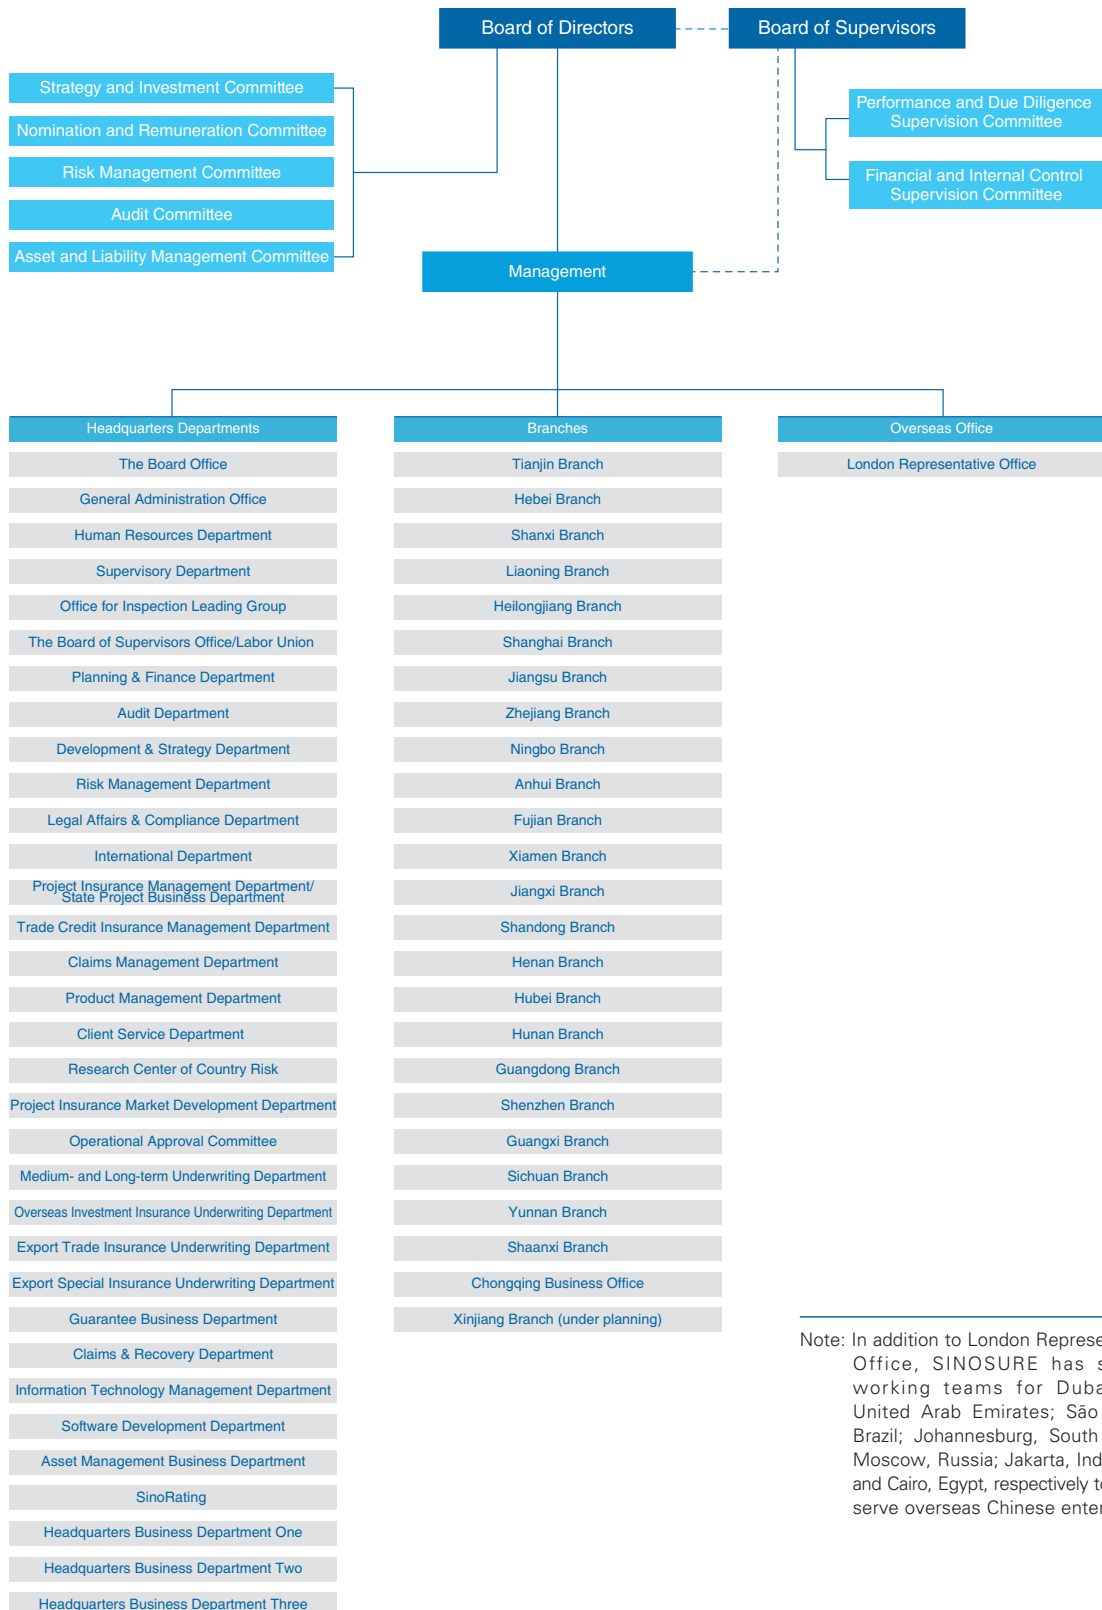

组织架构

Organizational Chart

注：因服务境外中资企业需要，除伦敦代表处外，中国信保设立了阿联酋迪拜、巴西圣保罗、南非约翰内斯堡、俄罗斯莫斯科、印度尼西亚雅加达、埃及开罗工作组。

Note: In addition to London Representative Office, SINOSURE has set up working teams for Dubai, the United Arab Emirates; São Paulo, Brazil; Johannesburg, South Africa; Moscow, Russia; Jakarta, Indonesia; and Cairo, Egypt, respectively to better serve overseas Chinese enterprises.